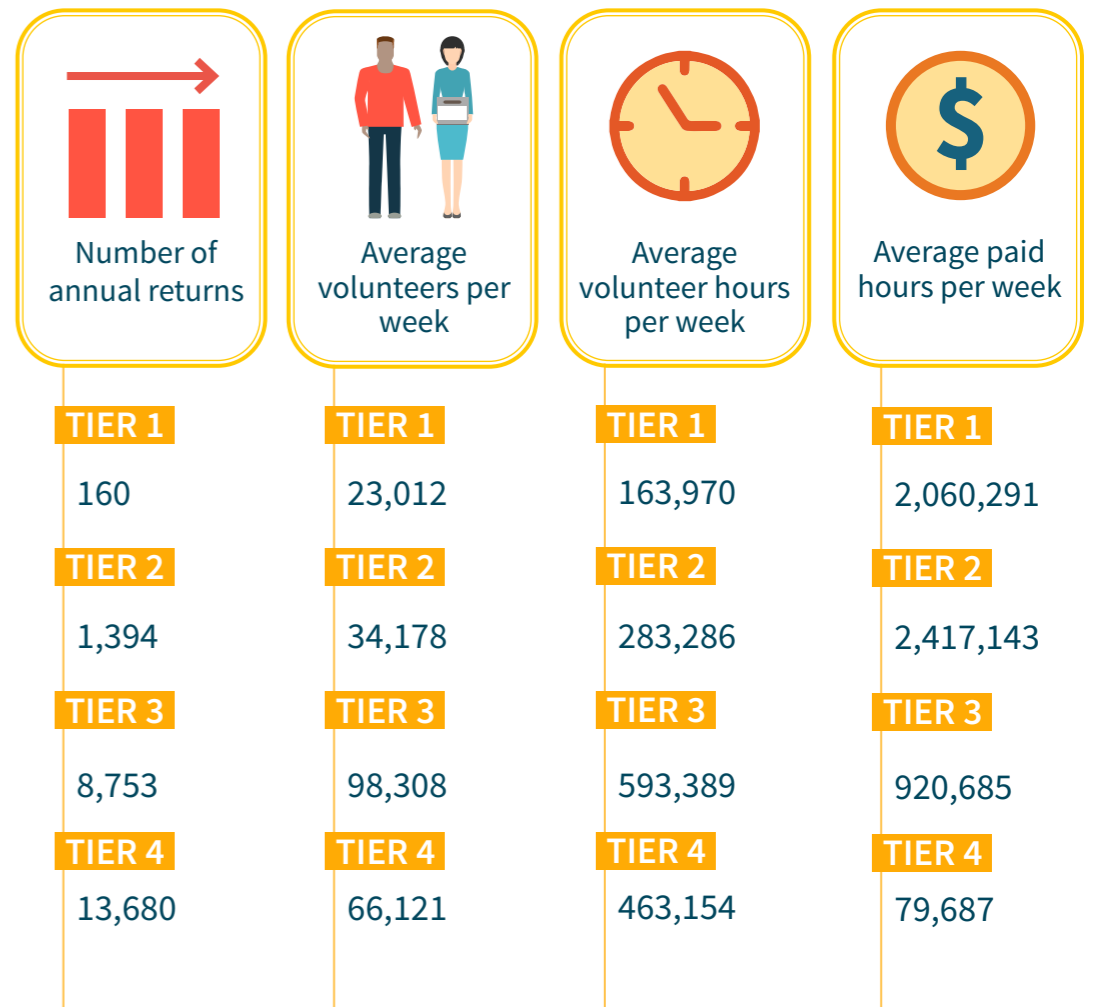

Data used in "Top five charities" "Volunteers and volunteer hours per reporting tier" and "Volunteer numbers within each main sector" sourced from the most recent annual return filed with Charities Services by registered charities.

Registration number	Volunteers per week	Hours per week	Main sector name	Areas of operation
CC37322	4,708	18,591	Religious activities	Nationwide, Oceania, Fiji, Samoa, Tonga

4 ARISE CHURCH

Registration number	Volunteers per week	Hours per week	Main sector name	Areas of operation
CC30589	2,767	13,000	Religious activities	Nationwide

5 KEEP NEW ZEALAND BEAUTIFUL SOCIETY INC

Registration number	Volunteers per week	Hours per week	Main sector name	Areas of operation
CC29783	2,136	4,434	Environment / conservation	Nationwide

Volunteers and volunteer hours per reporting tier